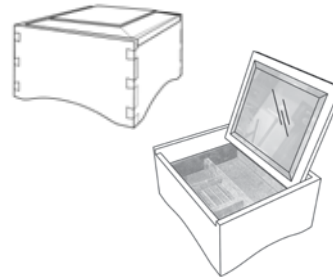

Round Square
10" diameter 8" shelves
\$ 135 \$ 115

Also good to hold a cup of tea next to your favorite reading chair.

Oval Mirror

26" x 36"

Beveled glass
Chamfered edges
\$ 415 from stock
\$ 555 to order

Hillgren's Jewelry Boxes

11" w x 9" d x 5½" t

\$ 150
Mirror-backed
lift-up top

Jewelry Caddies

2-drawer 3-drawer
\$ 355 \$ 435

These pieces have a caddy in one drawer and a liner in the other one or two. Choices are *Hunter, Royal or Garnet.*