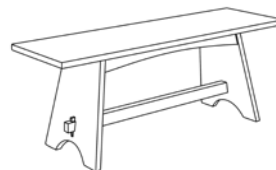

$ 475 oak, birch
495 maple, cherry
545 walnut, mahogany

Nantucket Benches