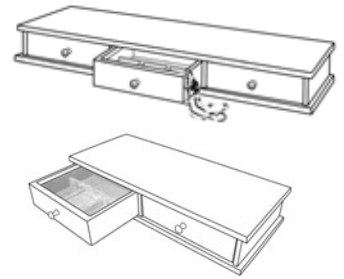

Accessories kept in stock

December 2009

*These accessories are from stock only unless otherwise specified.
Ask your salesperson for availability.*

Dictionary Stand

26" w x 15" d x 42" t

The Dictionary Stand may be made to-order with a flip-up storage top for \$220 more.

Bungalow Round End Table

20" diameter x 20" t

\$ 480
505
555

Plant Stand

11¼" square x 27" tall
(2) 8" square shelves

\$ 115

Oval Mirror

26" x 36"
Beveled Glass
Chamfer edges
\$ 415 from stock
\$ 555 to order

Hillgren's Jewelry Box

11" w x 9" d x 5½" t

\$150
Mirror backed
lift-up top

Jewelry Caddy

2-drawer \$ 355
3 drawer \$ 435
These pieces have a caddy in one drawer and a liner in the other one or two. Choices are Hunter, Royal or Garnet.