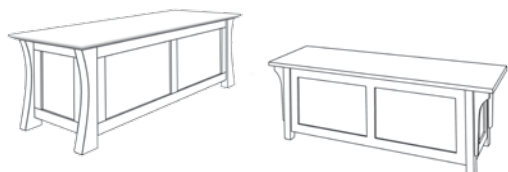

Bench Chests

cedar lined

Waterfall

50% 1 x 18t x 18 1/2 d

red oak, birch

cherry, maple

walnut, mahogany

or Craftsman

53 1 x 18t x 17d

$ 1,810

1,905

2,100