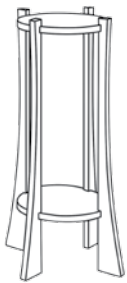

Solid \$ 115 each
Striped 145 each
Add \$ 30 each to be made-to-order.

Linnaea Lamps

14" diameter shade

Table lamp
27" t
\$ 275

Floor lamp \$ 425
Prices for any wood but in-stock only.

Plant Stands

11¼" square x 27" tall

Round Square
10" diameter 8" shelves
\$ 135 \$ 115

Also good to hold a cup of tea next to your favorite reading chair.

Oval Mirror

26" x 36"

Beveled glass
Chamfered edges
\$ 415 from stock
\$ 555 to order