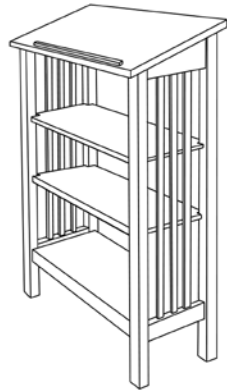

Accessories kept in stock

December 2009

*These accessories are from stock only unless otherwise specified.
Ask your salesperson for availability.*

Dictionary Stand

26" w x 15" d x 42" t

The Dictionary Stand may be made to-order with a flip-up storage top for \$220 more.

Bungalow Round End Table

20" diameter x 20" t

\$ 480
505
555

Plant Stand

11¼" square x 27" tall
(2) 8" square shelves

\$ 115

Oval Mirror

26" x 36"
Beveled Glass
Chamfer edges
\$ 415 from stock
\$ 555 to order