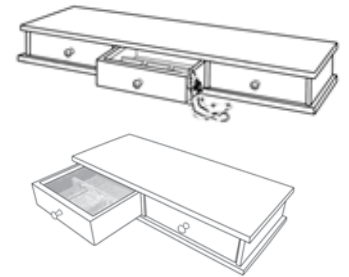

Round Square
10" diameter 8" shelves
\$ 135 \$ 115

Also good to hold a cup of tea next to your favorite reading chair.

Oval Mirror

26" x 36"

Beveled glass
Chamfered edges
\$ 415 from stock
\$ 555 to order

Hillgren's Jewelry Boxes

11" w x 9" d x 5½" t

\$ 150
Mirror-backed
lift-up top

Jewelry Caddies

2-drawer 3-drawer
\$ 355 \$ 435

These pieces have a caddy in one drawer and a liner in the other one or two. Choices are *Hunter, Royal or Garnet.*