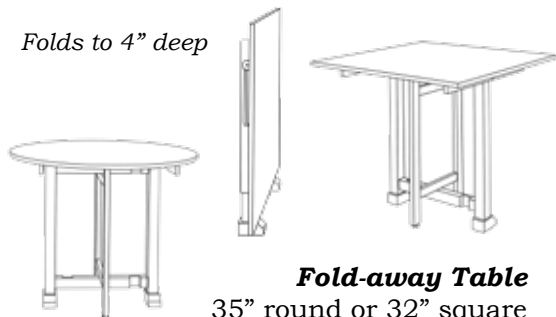

From stock
\$ 650
To order
\$ 755

Cheval Mirror

71¼" tall

From stock
\$ 990
To order
\$ 1,055

We also keep various *Waterfall Occasional Tables* in stock, which are listed on another price sheet.

Folds to 4" deep