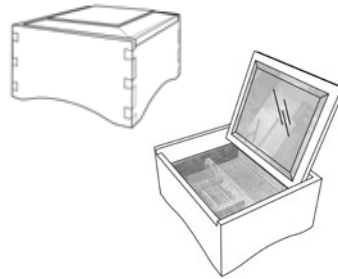

Accessories kept in stock

December 2009

*These accessories are from stock only unless otherwise specified.
Ask your salesperson for availability.*

Dictionary Stand

26" w x 15" d x 42" t

The Dictionary Stand may be made to-order with a flip-up storage top for \$220 more.

Bungalow Round End Table

20" diameter x 20" t

\$ 480
505
555

Plant Stand

11¼" square x 27" tall
(2) 8" square shelves

\$ 115

Oval Mirror

26" x 36"
Beveled Glass
Chamfer edges
\$ 415 from stock
\$ 555 to order

Hillgren's Jewelry Box

11" w x 9" d x 5½" t

\$150
Mirror backed
lift-up top

Jewelry Caddy

2-drawer \$ 355
3 drawer \$ 435
These pieces have a caddy in one drawer and a liner in the other one or two. Choices are Hunter, Royal or Garnet.

Hall Tree

72½" tall

\$ 675

CD Case

holds 550 CDs
27" w x 7¾" d x 66½" tall

From stock \$ 650
To order \$ 755

Cheval Mirror

71¼" tall