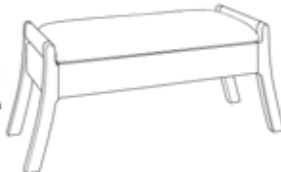

Craftsman Bench Chest

53w x 17d x 18t

\$ 1,810
1,905
2,100

Cedar lined

Artisan Window Bench

52w x 22t x 18½d

1½ yards fabric

oak, birch \$ 1,470
maple, cherry, ¼-sawn white oak 1,545
walnut, mahogany, white oak dark 1,700

Crofters Bench Chest

47¾w x 36½t x 19d

1½ yds fabric

\$ 2,755
2,900
3,190

Entrance Bench

38w x 35t x 19d

1½ yds fabric

\$ 2,755
2,900
3,190