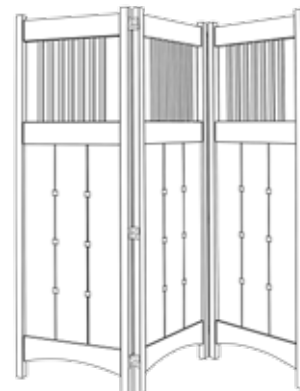

All-wood Screen

3 panels @ 22w x 67t

$ 2,270
2,385
2,625