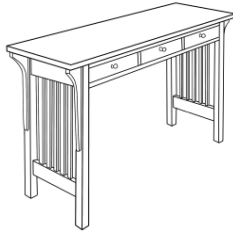

From stock \$ 990
To order \$ 1,055

We also keep various Waterfall Occasional Tables in stock, which are listed on another price sheet.

Accessories

* Art glass optional

Craftsman Library*

41w x 52t x 14d

oak, birch \$ 2,415
cherry, maple 2,540
walnut, mahogany 2,795

Hall Table (A)

58w x 31t x 18d

\$ 1,700
1,785
1,965

Hall Table (B)

58w x 31t x 18d

\$ 1,955
2,055
2,265

Hall Table (C)

48w x 31t x 16d