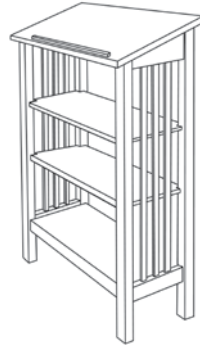

Accessories kept in stock

September 2011

*These accessories are sold only from stock unless otherwise specified.
Ask your salesperson for availability.*

Some *Dictionary Stands* are kept in stock. They may be made-to-order with a flip-up storage top for \$220 more.

Dictionary Stand

26" w x 15" d x 42" t

\$ 1,015 red oak or birch
1,065 ¼-sawn white oak, cherry or maple
1,175 walnut, mahogany, ¼-sawn white oak stained dark

Suzy Cubes

13½" w x 13½" d x 13½" t

These jewels can be used as bookshelves, wall-dividers or extra seating.