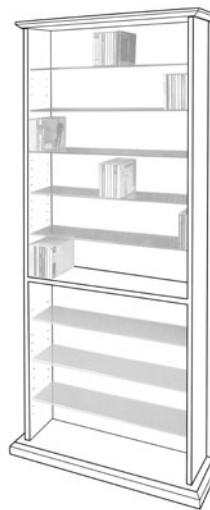

Accessories kept in stock

December 2009

*These accessories are from stock only unless otherwise specified.
Ask your salesperson for availability.*

Dictionary Stand

26" w x 15" d x 42" t

The Dictionary Stand may be made to-order with a flip-up storage top for \$220 more.

Hillgren's Jewelry Box

11" w x 9" d x 5½" t

\$150
Mirror backed
lift-up top

Jewelry Caddy

2-drawer \$ 355
3 drawer \$ 435
These pieces have a caddy in one drawer and a liner in the other one or two. Choices are Hunter, Royal or Garnet.

Hall Tree

72½" tall

\$ 675

CD Case

holds 550 CDs
27" w x 7¾" d x 66½" tall

From stock \$ 650
To order \$ 755

Cheval Mirror

71¼" tall

Hall Table (A)

58w x 31t x 18d

\$ 1,700
1,785
1,965

Hall Table (B)

58w x 31t x 18d

\$ 1,955
2,055
2,265

Hall Table (C)

48w x 31t x 16d