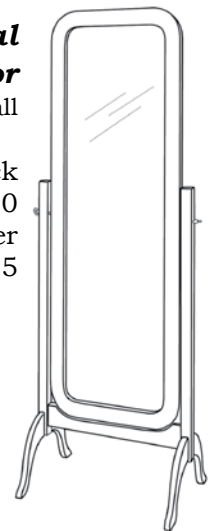

Round Square
10" diameter 8" shelves
\$ 135 \$ 115

Also good to hold a cup of tea next to your favorite reading chair.

Oval Mirror

26" x 36"

Beveled glass
Chamfered edges
\$ 415 from stock
\$ 555 to order

Tall Plant Stand

13½" sq footprint
60" tall
(3) 10" sq shelves

\$ 325

Hall Tree

72¼" tall

\$ 675

CD Case

Holds 550 CDs
27" w x 7⅜" d
x 66¼" tall

From stock
\$ 650
To order
\$ 755

Cheval Mirror

71¼" tall

From stock
\$ 990
To order
\$ 1,055

We also keep various *Waterfall Occasional Tables* in stock, which are listed on another price sheet.

Folds to 4" deep