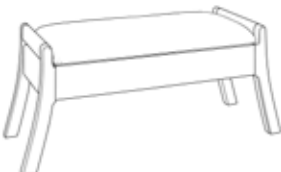

Crofters Bench Chest

47 3/4 w x 36 1/2 t x 19d

1 1/2 yds fabric

$ 2,755

2,900

3,190