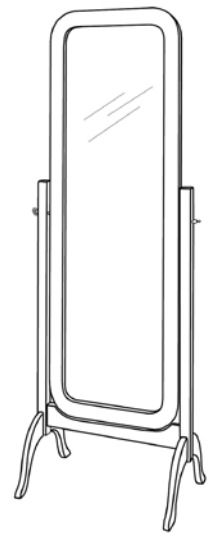

Cheval Mirror

71¼" tall

From stock $ 990
To order $ 1,055

We also keep various Waterfall Occasional Tables in stock, which are listed on another price sheet.