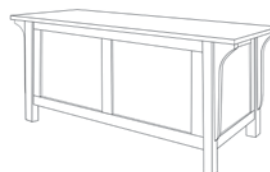

Craftsman Cedar Chest

49 1 x 24t x 24d

$ 2,165

2,275

2,505