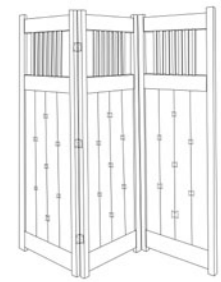

All-wood Screen

3 panels @ 23w x 67t

$ 2,270
2,385
2,625