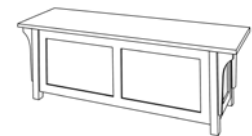

42w x 22d x 24t

\$ 1,805
1,900
2,090

Crofters Sofa Table

53½w x 25t x 14d

\$ 1,215
1,280
1,405

Craftsman Cedar Chest

49w x 24d x 24t

\$ 2,165
2,275
2,505