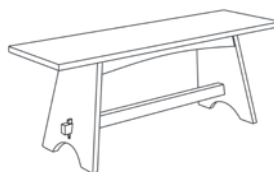

Nantucket Benches

15" deep x 17 1/2" tall x 3 lengths

48"

$ 880

925

1,020

60"

$ 910

960

1,055

72"

$ 945

995

1,095

The Entrance Bench has a barrister door on the front; the Crofters Bench Chest has a removable cushion and lift-up top door. Neither are lined. All Cedar Chests include interior cedar lining and a sliding drawer.

The Craftsman Bench Chest has cedar lining but no drawer.