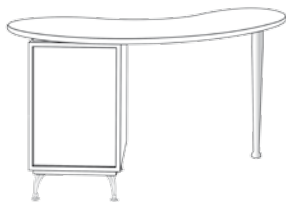

Desk with Hutch

Hutch dimensions: 46w
48w x 55½h x 18d

oak, birch \$ 1,990
maple, cherry 2,090
walnut, mahogany 2,300

Small Modular Desk

42 or 48w x 18d
brass pulls

\$ 1,495
1,570
1,730

Small Shaker Desk

49w x 19d
wooden knobs

\$ 1,620
1,705
1,880

Small Craftsman Desk

57¾w x 22d
craftsman pegs

\$ 2,375
2,500
2,750

Small Classic Desk

49w x 22d
brass pulls

\$ 2,250
2,365
2,605

The **Franklin Desk** can travel in 3 pieces: two file towers separate from the top with its attached keyboard tray. Knee-hole is 27½" wide.

59¾w x 22d
wood knobs

\$ 2,690
2,830
3,115

Classic

Jefferson Desk

59¾ w x 24d
brass pulls

\$ 3,470
3,650
4,015

Small Linnaea Desk

about 30 x 60 Finished all sides
Linnaea handles

red oak, birch \$ 1,950
maple, cherry 2,050
walnut, mahogany 2,255
or ¼-sawn white oak with dark stain

Little Corner Desk

48w x 18d on the left side x 60w x 20d on the right side.
38½d from arc to corner
(Can be reversed for left-handed users.)
Craftsman pegs