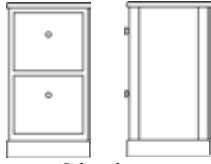

\$ 1,900
2,000
2,200

Craftsman

32½h x 36¼w x 19d
craftsman pegs

\$ 1,700
1,790
1,970

File Cabinets

Shaker
2-dr Deskmate
32h x 17³/₁₆w x 19d

oak, birch \$ 840
maple, cherry 885
mahogany, walnut 975

Modular
2-dr Deskmate
28³/₈h x 15¹⁵/₁₆w x 18d

\$ 765
805
885

Contemporary
2-dr Deskmate
28³/₈h x 15¹⁵/₁₆w x 18d

\$ 885
935
1,030

Classic
2-dr Deskmate
32h x 17³/₁₆w x 19d

\$ 1,235
1,295
1,425

Craftsman
2-dr Deskmate
32¹/₂h x 19¹¹/₁₆w x 19d

\$ 1,110
1,165
1,285