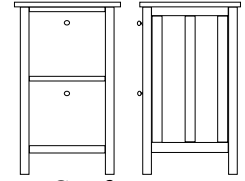

\$ 765
805
885

Contemporary
2-dr Deskmate
28³/₈h x 15¹⁵/₁₆w x 18d

\$ 885
935
1,030

Classic
2-dr Deskmate
32h x 17³/₁₆w x 19d

\$ 1,235
1,295
1,425

Craftsman
2-dr Deskmate
32¹/₂h x 19¹¹/₁₆w x 19d

\$ 1,110
1,165
1,285