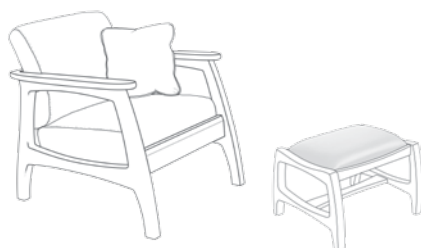

Linnaea

Mid-century Modern

Futon Furniture

These Woodley Futons are priced here with the Crofters style arms and any "A" fabric.

Sofa 79¼" wide 9½ yds $ 3,515 3,700 4,070	Loveseat 64¾" wide 7½ yds $ 3,060 3,220 3,545	Chair 31" wide 4 yds $ 2,600 2,740 3,015	Footstool 22" wide 1½ yds $ 656 690 759	Chair futon and ottoman 35½" wide $ 2,098 2,188 2,405 or ¼-sawn white oak stained dark	Full size bed futon couch 84" wide $ 2,207 2,302 2,530