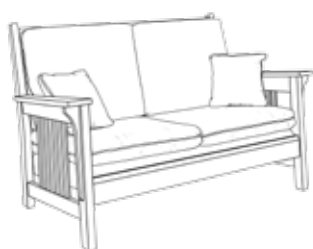

Living Room Seating

Crofters

*Traditional Mission
(tight seat)*

Crofters

*Traditional Mission
(loose seat)*

Sofa	Loveseat	Chair		Chair	Loveseat	Sofa
83" wide	65" wide	39" wide		39" wide	65" wide	83" wide
7½ yds	5 yds	3 yds		5 yds	9 yds	12 yds
\$ 3,230	\$ 2,830	\$ 2,415	red oak or birch	\$ 2,605	\$ 3,040	\$ 3,470
3,400	2,975	2,540	cherry or maple	2,740	3,200	3,650
3,740	3,275	2,795	walnut, mahogany	3,015	3,520	4,015
			or ¼-sawn white oak stained dark			

Unlimited fabric choice:

*Upholstered pieces have customer-supplied fabric, which you can buy from us, or bring in your own.
Chairs include one throw pillow; sofas and loveseats include two.*

Mackintosh

Our unique flair

Sofa	Loveseat		Chair	Sectional
82" wide	64" wide		38" wide	111" x 86¾"
12 yds	9 yds		5 yds	26 yds
\$ 4,345	\$ 3,925	red oak or birch	\$ 3,395	\$ 11,305
4,570	4,130	cherry or maple	3,570	11,900
5,030	4,545	walnut, mahogany	3,930	13,090
		or ¼-sawn white oak stained dark		