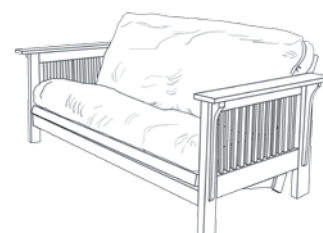

Parlor

A lighter, taller Mission

Arts & Crafts Roots

English Turn-of-the-century

Sofa 82½" wide 13 yds \$ 3,560 3,745 4,120	Loveseat 64¾" wide 9½ yds \$ 3,120 3,280 3,610	Chair 31" wide 3 yds \$ 1,320 1,385 1,525	Footstool 22" wide 1½ yds \$ 610 640 705	Bungalow Rocker 3 yds \$ 1,320 1,385 1,525	Morris Chair & Footstool 33" wide 5 yds red oak or birch \$ 3,165 cherry or maple 3,330 walnut, mahogany 3,665 or ¼-sawn white oak stained dark
--	--	---	--	---	--

Upholstered pieces have customer-supplied fabric, which you can buy from us, or bring in your own. The Linnaea chair is the only chair on this page that includes a throw pillow; all sofas and loveseats, except futons, include two pillows each. Futons include zippered covers in a solid, washable twill fabric, but upgrade covers, pillows or bolsters are optional. See our S.I.S. brand fabric selection.