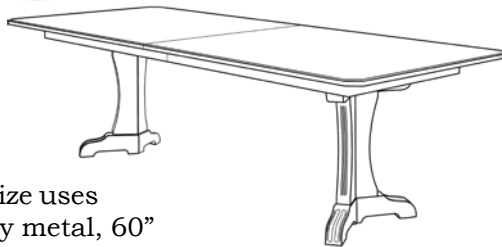

Extension Table

42" x 92" closed.
The 1" thick top extends 48" with 3 included 16" leaves to measure 140" long, seating 14 people comfortably.

Fixed Dimension 42" x 92"

This table includes the impressive 1½" thick, solid plank top. It does not have the box area underneath as the extension table does. Seats 10 comfortably. The 60" between the trestle ends stores 3 side chairs.

Extension	Fixed Dimension
\$ 4,975	\$ 3,835
5,235	4,035
5,760	4,440

New American Federal Collection

Standard & Large Tables

The **Standard** size (42" x 60") with one storable 18" leaf seats 6-8. Add \$325 for an optional non-storing leaf to seat 10.