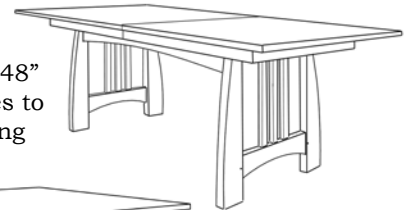

Other Large Tables

Large Fixed Dimension Linnaea 4-leg Table

The smaller size of this table will seat 6 of the Linnaea arm chairs; the larger, as shown, will fit 8 of them. There is a 10% discount on 4 or more chairs when purchasing a table.

Fixed 42" x 78"	Fixed 42" x 94"	Arm Chair
\$ 3,155	\$ 3,630	\$ 760
3,325	3,825	800
3,655	4,205	880

red oak or birch
¼-sawn white oak, cherry or maple
walnut, mahogany, or white oak stained dark

Extra Large Highland Table

Extension Table

42" x 92" closed.
The 1" thick top extends 48" with 3 included 16" leaves to measure 140" long, seating 14 people comfortably.

Fixed Dimension 42" x 92"

This table includes the impressive 1½" thick, solid plank top. It does not have the box area underneath as the extension table does. Seats 10 comfortably. The 60" between the trestle ends stores 3 side chairs.

Extension	Fixed Dimension
\$ 4,975	\$ 3,835
5,235	4,035
5,760	4,440

New American Federal Collection

Standard & Large Tables

The **Standard** size (42" x 60") with one storable 18" leaf seats 6-8. Add \$325 for an optional non-storing leaf to seat 10.