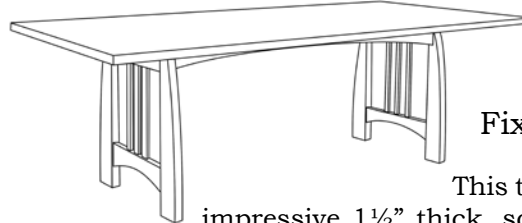

Other Large Tables

Large Fixed Dimension Linnaea 4-leg Table

The smaller size of this table will seat 6 of the Linnaea arm chairs; the larger, as shown, will fit 8 of them. There is a 10% discount on 4 or more chairs when purchasing a table.

Extension Table

42" x 92" closed.
The 1" thick top extends 48" with 3 included 16" leaves to measure 140" long, seating 14 people comfortably.

Fixed Dimension 42" x 92"

This table includes the impressive 1½" thick, solid plank top. It does not have the box area underneath as the extension table does. Seats 10 comfortably. The 60" between the trestle ends stores 3 side chairs.

Extension	Fixed Dimension
\$ 4,975	\$ 3,835
5,235	4,035
5,760	4,440

New American Federal Collection

Standard & Large Tables

The **Standard** size (42" x 60") with one storable 18" leaf seats 6-8. Add \$325 for an optional non-storing leaf to seat 10.