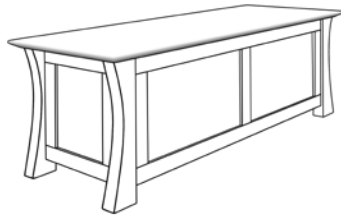

Waterfall Bedroom

Waterfall

Grand Mesa
top: 74 $\frac{5}{8}$ " w x 23" d
35 $\frac{1}{2}$ " tall

red oak or birch	$ 3,700
cherry or maple	3,895
walnut or mahogany	4,285

Function never looked so good! The Grand Mesa's lower drawers are 9" high and the top three drawers are 6" high.

Waterfall Bench Chest
50 $\frac{5}{8}$ " w x 18 $\frac{5}{8}$ " d
x 18" tall

Whether built in all one wood, or with contrasting panels, the price is the same.

$ 1,810
1,905
2,100

red oak or birch
cherry or maple
walnut or mahogany

$ 950
1,000
1,100

Waterfall Night Stand
24" w x 20" d
x 26" tall