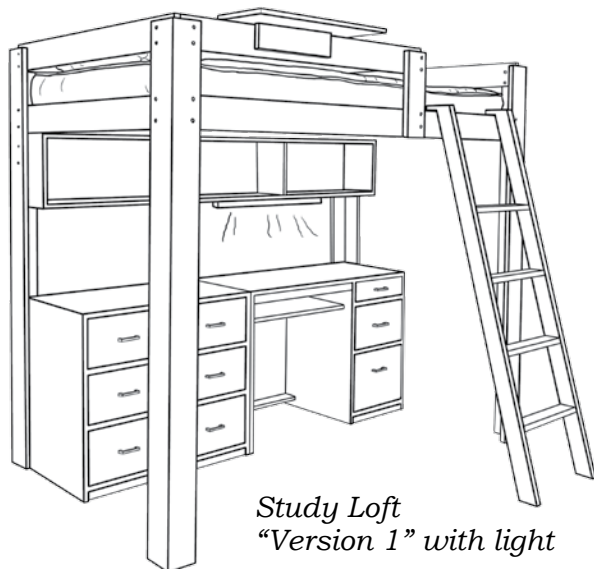

## Loft Beds

<u>Size</u>	<u>Red oak</u>	<u>Maple or Birch</u>	<u>Dimensions</u>
<i>Twin</i>	\$ 1,725	\$1,815	44" w x 80" l
<i>Long Twin</i>	1,805	1,900	44" w x 85" l
<i>Full</i>	2,015	2,120	59" w x 80" l
<i>Queen</i>	2,305	2,425	65" w x 85" l

Each loft bed is freestanding, made-to-order and crafted from 1" thick solid hardwood. Ladders, guardrails and platform are included in the base price of the bed. The above prices are for lofts with 6' legs (suitable for 8' ceilings.) For a loft with 7' legs, suitable for 9' ceilings, add \$60.00. Ladders come with four steps and measure 20" out from the bed. The ladder opening may be placed in a variety of locations.

We recommend that you don't use any mattress thicker than 8 inches. Our *Night Whisper* innerspring and our *Crown Royal* foam mattresses both work well for this bed.

*Study Loft*  
*"Version 1" with light*