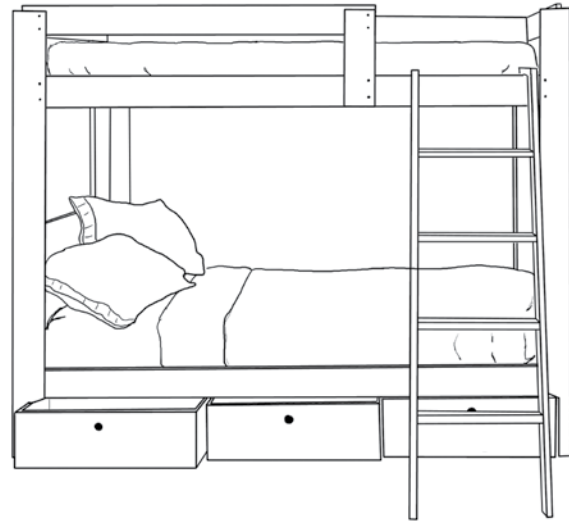

Lower Bed Options

Traditional Bunk

(add to price of Loft on front)

Bunk legs are
5' 6"

	red oak	maple or birch
Twin Bunk	$ 435	$ 455
Long Twin Bunk	505	530
Headboard	155	160
Short Loft Legs	360	375
3 drawers 19" deep	570	600
trundle* or 3 drawers 24" deep	650	680
3 drawers 36" deep	680	710

*when we put a trundle under the lower bed, we raise the lower bed by 2" so that the trundle will have a 9¼" inside depth.

Sleeps-three Loft

Red oak	Birch	Maple
$ 7,050	$ 7,155	$ 7,350

Includes full-size loft, with night-shelf, beveled leg and bookcase; twin size *basic platform pedestal bed* with two drawers with bar pulls; twin size bookcase headboard; five-drawer modular chest with brass handles.

Mattresses sold separately.

Beds, headboards and chests to create your own Loft environment

Please let your sales person know how you want your loft, its ladder and other pieces arranged.

	red oak or birch	maple		red oak or birch	maple
Twin basic pedestal bed	$ 1,420	$ 1,490	Modular (with brass pulls)		
Long twin pedestal bed	1,590	1,670	3-drawer chest	$ 1,265	$ 1,330
2 drawers with wood bar pulls		$ 410	4-drawer chest	1,580	1,660
3 drawers with wood bar pulls		505	5-drawer chest	1,900	1,995
Basic bookcase headboard	695	725	Modular student desk	1,495	1,570
Basic plain headboard	405	425	3-drawer desk mate	845	885

Rockville (301) 770-0337
Federal Plaza
1-800-842-6119

Alexandria
(703) 379-7299
Bradlee Center

Woodbridge
(703) 643-1044
Featherstone Industrial

Fairfax (703) 537-0600
Pender Village
1-800-842-6119