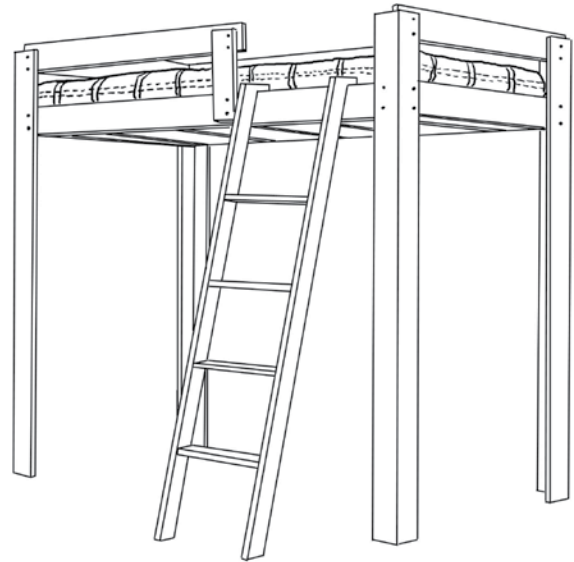

## Loft Beds

<u>Size</u>	<u>Red oak</u>	<u>Maple or Birch</u>	<u>Dimensions</u>
<i>Twin</i>	\$ 1,725	\$1,815	44" w x 80" l
<i>Long Twin</i>	1,805	1,900	44" w x 85" l
<i>Full</i>	2,015	2,120	59" w x 80" l
<i>Queen</i>	2,305	2,425	65" w x 85" l

Each loft bed is freestanding, made-to-order and crafted from 1" thick solid hardwood. Ladders, guardrails and platform are included in the base price of the bed. The above prices are for lofts with 6' legs (suitable for 8' ceilings.) For a loft with 7' legs, suitable for 9' ceilings, add \$60.00. Ladders come with four steps and measure 20" out from the bed. The ladder opening may be placed in a variety of locations.

We recommend that you don't use any mattress thicker than 8 inches. Our *Night Whisper* innerspring and our *Crown Royal* foam mattresses both work well for this bed.

*Study Loft*  
*"Version 1" with light*