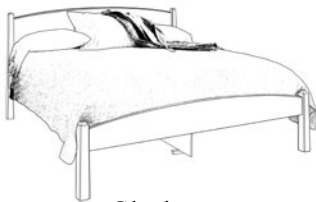

Shaker Bed
oak, birch $ 3,035
maple, cherry 3,195
walnut, mahogany 3,515

Prairie Bed
$ 4,270
4,490
4,940

Sleigh
Low Footboard
$ 4,220
4,460
4,950

Sleigh Bed
$ 4,635
4,875
5,365