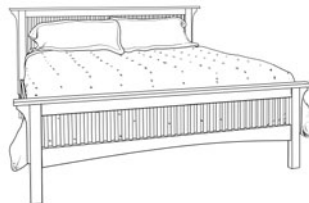

Contemporary Platform Pedestal Bed  
5 drawers & slope headboard with nightstands  
oak, birch \$ 7,760  
¼-sawn white oak, maple, cherry 8,115  
walnut, mahogany, white oak stained dark 8,840

Contemporary Pedestal  
4 drawers, oval headboard  
\$ 3,970  
4,130  
4,465

Contemporary Pedestal  
\*2 drawers, plain hdbd  
\$ 3,560  
3,720  
4,055

Craftsman Bed  
oak, birch \$ 3,850  
maple, cherry 4,050  
walnut, mahogany 4,455

Craftsman Bed  
Tall footboard  
\$ 3,850  
4,050  
4,455

Craftsman Bed  
Low footboard #2  
\$ 3,735  
3,928  
4,321

Craftsman Bed  
Low footboard #1  
\$ 3,658  
3,848  
4,232

Shaker Bed  
oak, birch \$ 3,035  
maple, cherry 3,195  
walnut, mahogany 3,515

Prairie Bed  
\$ 4,270  
4,490  
4,940