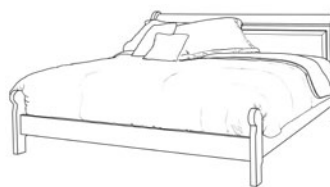

Shaker Bed
oak, birch $ 3,035
maple, cherry 3,195
walnut, mahogany 3,515

Prairie Bed
$ 4,270
4,490
4,940

Sleigh
Low Footboard
$ 4,220
4,460
4,950

Sleigh Bed
$ 4,635
4,875
5,365